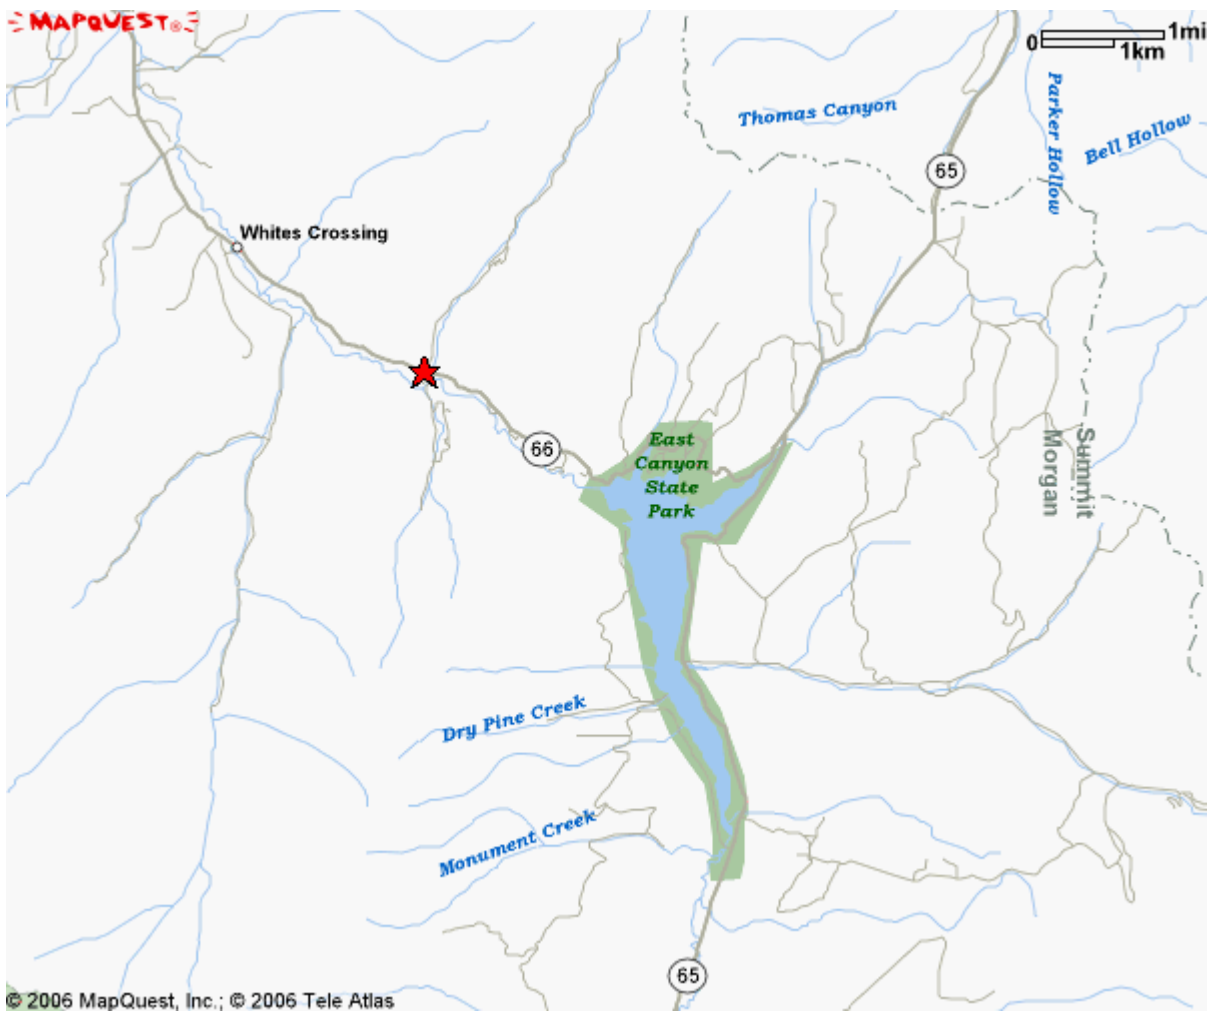

5535 S Highway 66  
Morgan UT  
84050-9694 US

**Notes:**

Stay 6 nights and  
**GET A FREE**  
**\$50** Fairly OddParents  
Collectible Travel Card

[LEARN MORE >](#)

©2006 Viscom International Inc. All Rights Reserved.

5535 S Highway 66  
Morgan UT  
84050-9694 US

**Notes:**

Through August 25  
stay 6 nights  
**GET A FREE**  
**\$50**  
Fairly OddParents  
Collectible Travel Card

**GET YOUR CARD NOW >**

© 2006 Viacom International Inc. All Rights Reserved.